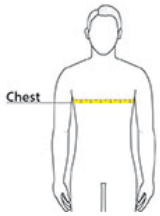

PRODUCT MEASUREMENTS

	XS	S	M	L	XL	2XL	3XL	4XL
Body Length at Back	28	29	30	31	32	33	33 1/2	34
Chest	18	19 1/2	21	22 1/2	24	25 1/2	27 1/2	29 1/2
Sleeve Length from Center Back	34 1/2	35	35 3/4	36 1/2	37 1/4	38	38 3/4	39 1/2

Body Length at Back: Measured from high point shoulder to finished hem at back.

Chest: Measured across the chest one inch below armhole when laid flat.

Sleeve Length from Center Back: Measure from Center Back neck to shoulder point to sleeve hem.

SIZE CHARTS

	XS	S	M	L	XL	2XL	3XL	4XL
Chest	32-34	35-37	38-40	41-43	44-46	47-49	50-53	54-57

SPEC SHEET + MEASUREMENTS

Allmade® Unisex Long Sleeve Organic Cotton Tee.

AL6104

HOW TO MEASURE

CHEST

Measure under the arm and around the fullest part of the chest with arms down, keeping tape horizontal.